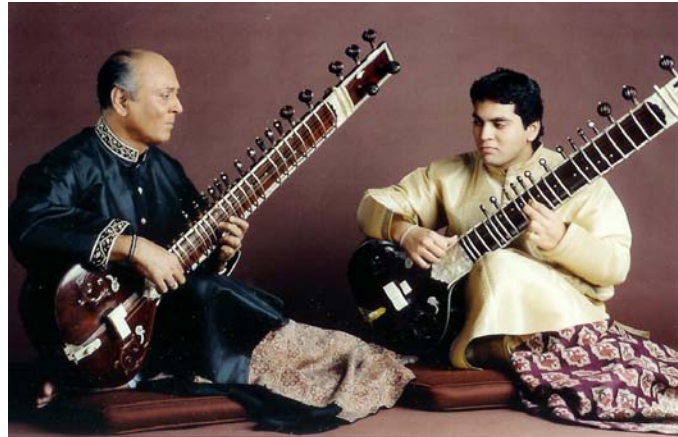

# Tamarind Society presents Ustad Rais Khan in Sitar Concert

on Saturday, July 7th, 2007 at 8:00 PM  
at 108 Arch Street Philadelphia PA 19106

*After his sold out concert at the Kennedy Center, Washington D.C. in March 2001, Ustad Rais Khan returns to North America with his son Farhan Khan.*

**Ustad Rais Khan** is one of the most gifted South Asian musicians of our time. The magical sound of the sitar in his hands has enthralled audiences and earned him much adulation the world over. Khan Saheb is a direct descendent of the court musicians of the Mughal emperors of South Asia, his lineage going back to the 15th century CE. He belongs to the Mewat Gharana (School), which is famous for its *gaeki ang*. The tonal expressions of this style literally make the sitar *sing*. Ustad Rais Khan has a compelling presence that allows him to develop a spontaneous bond with those who have the privilege of listening to him live. Of late, his son **Farhan Khan** has been accompanying him on tour. The younger Khan is already one of the most stylish and accomplished sitar players of his generation. Farhan gave his first performance, to rave reviews, at the age of ten. Since then he has continued to amaze listeners with his virtuosity.